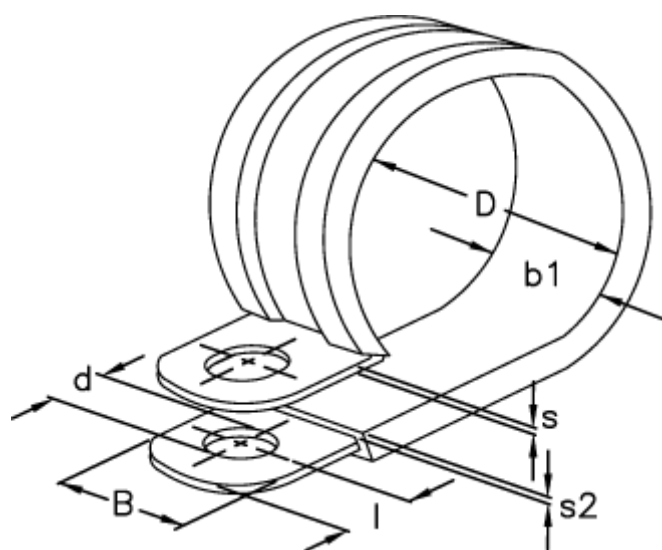

Article number: 029456112040

Description: Norma pipe retaining clip
RLGU 1. 40/12 W1

Measures

b1	= 15.0
d	= 6.4
Diameter D	= 40
l	= 6
s	= 0.8
s2	= 1.2
Width B	= 12